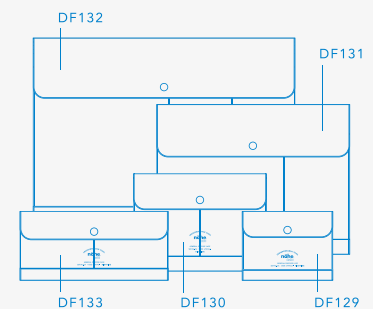

DF133 General Purpose Case Wide

PRICE : ¥600 RRP in JAPAN LOT : 5

JAN CODE : 4988342

PI : 198738 YE : 198745 OR : 198752
BL : 198769 LGN : 198776

SIZE : W198 × H92 × D23mm 38g MATERIAL : PVC

PACKAGE : PP Bag with a PP header

MADE IN TAIWAN

2 pockets inside / 1 pocket on back side