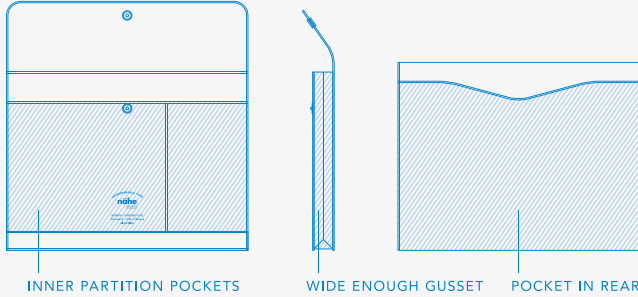

GENERAL PURPOSE CASE - NEON

A multi-purpose case that the contents are visible with a transparent window. Wide enough gusset, inner pockets, and a back pocket allow the case to be used as a pouch for holding various items. It comes in 5 different sizes and various colors, providing you many choices by your purpose.