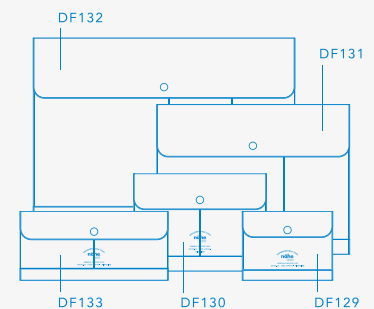

DF133 General Purpose Case Wide

PRICE : ¥700 RRP in JAPAN LOT : 5

JAN CODE : 4988342

PI : 198738 YE : 198745 OR : 198752
BL : 198769 LGN : 198776

SIZE : W198 × H92 × D23mm 38g MATERIAL : PVC

PACKAGE : PP Bag with a PP header

MADE IN TAIWAN

2 pockets inside / 1 pocket on back side