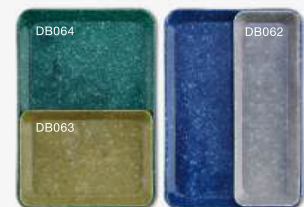

DB064 Desk Tray M

PRICE : ¥1,200 RRP in JAPAN LOT : 5

JAN CODE : 4988342

GY : 187879 BK : 197250 IV : 199834

MU : 187886 NV : 187893 DGN : 187909

SIZE : W235 × H20 × D160mm 178g

MATERIAL : Melamine MADE IN CHINA

Only use for stationery not for plate of food
Individual difference in marble pattern