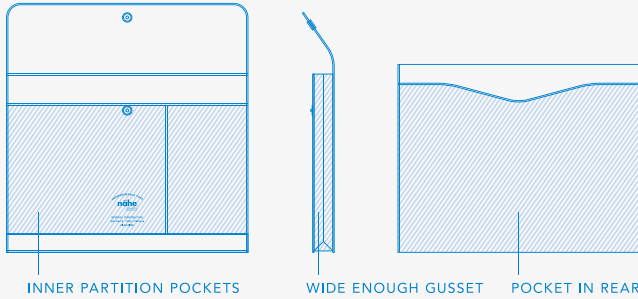

GENERAL PURPOSE CASE - NEON

A multi-purpose case that the contents are visible with a transparent window. Wide enough gusset, inner pockets, and a back pocket allow the case to be used as a pouch for holding various items. It comes in 5 different sizes and various colors, providing you many choices by your purpose.