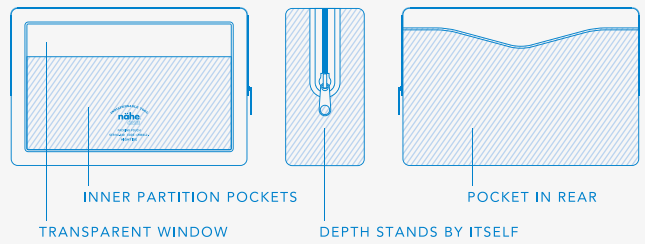

2 pockets inside / 1 pocket on back side

**PACKING POUCH - NEON**

Transparent, with large opening zipper design, allows you to see what is stored and easily find what you are looking for. It has enough depth stands by itself, inner partition pockets and a back pocket to storage your items. Perfectly it is useful as a makeup or traveling organizer with lightweight and dripproof, not just for daily use.